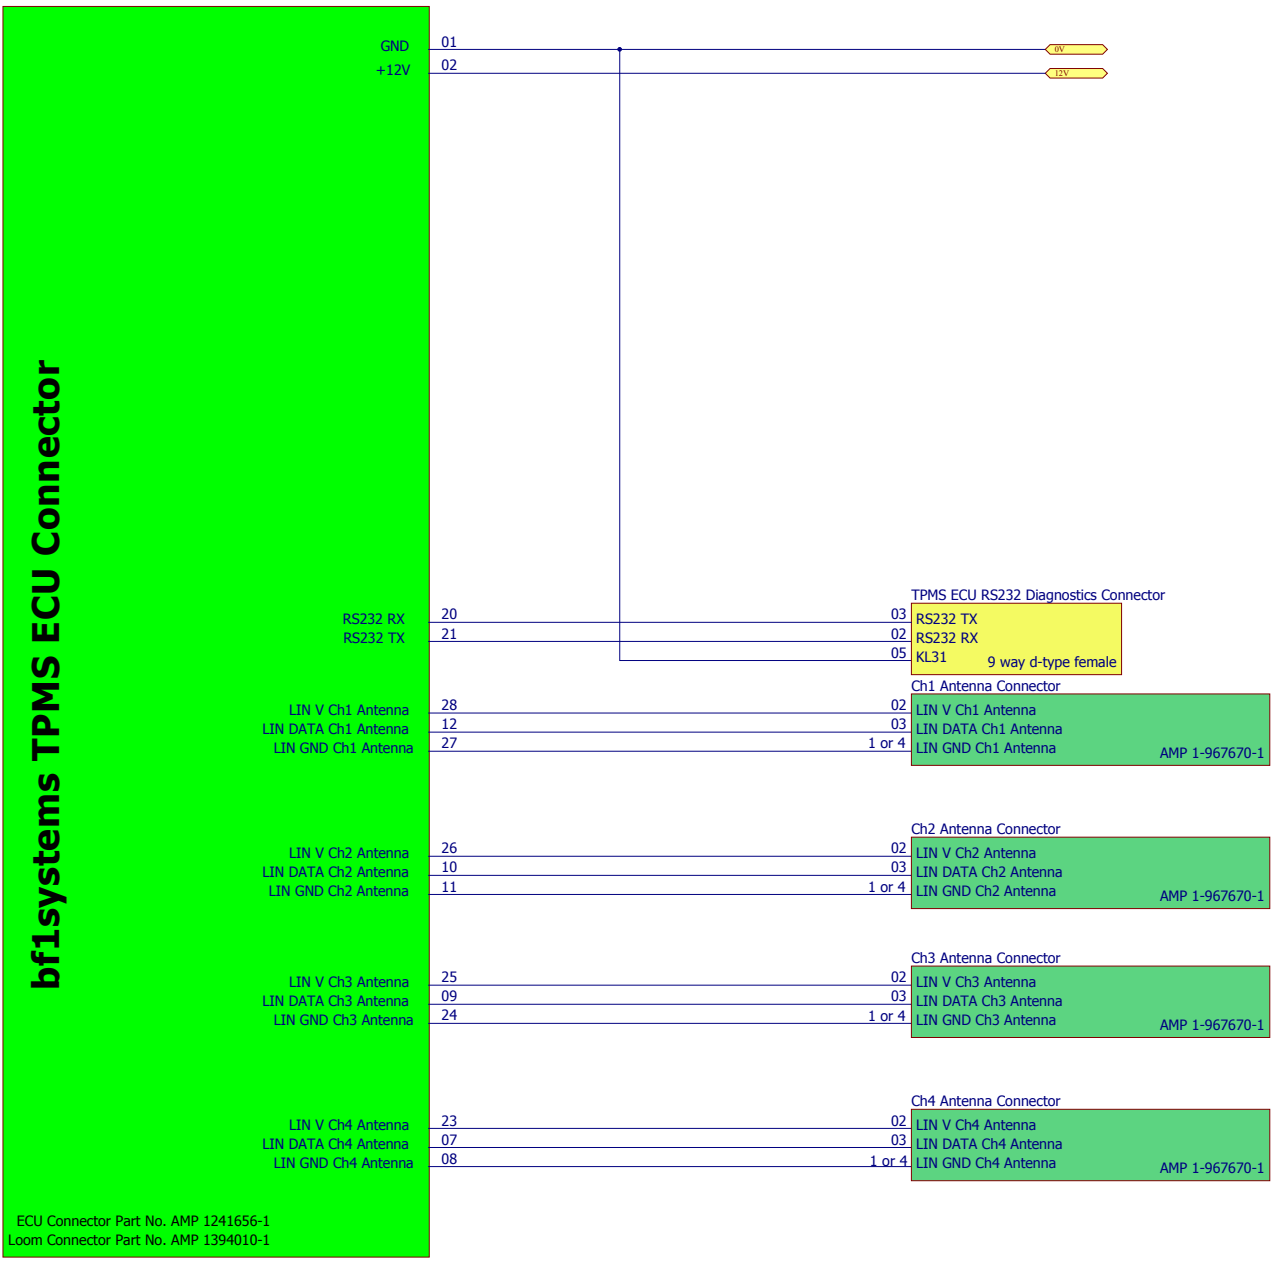

bf1systems TPMS ECU Connector

ECU Connector Part No. AMP 1241656-1
Loom Connector Part No. AMP 1394010-1

										Technical Centre, Owen Road, Diss, Norfolk, IP22 4ER Tel: +44 (0) 1379 646200 Fax: +44 (0) 1379 646500 Email: electronics@bf1systems.com Web Site: www.bf1systems.com	
B	Changes according to ECN001336	JRS	20/01/11	GMS	GMS	GMS	GMS	Garage Monitoring System Pinout			
A	Schematic created	JRS	10/01/11	GMS	GMS						
Iss No	Modification	Drn	Date	Chk	Apprd	Part No:			Sheet:	1 / 1	A2