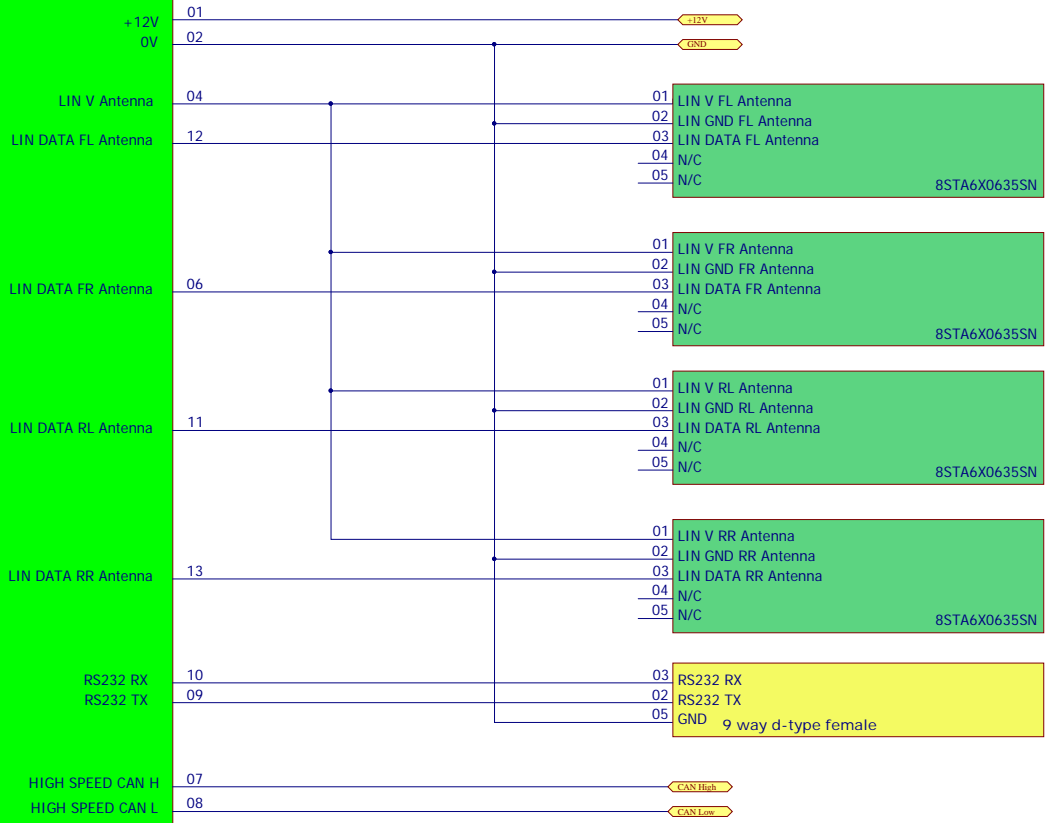

bf1systems DigiTyre MDE v2 Connector

ECU Connector Part No.: 8STA01035PN
 Loom Connector Part No.: 8STA61035SN

										Technical Centre, Owen Road, Dris, Norfolk, IP22 4SR Tel: +44 (0) 1379 646200 Fax: +44 (0) 1379 646900 Email: electronics@bf1systems.com Web Site: www.bf1systems.com	
A	Overview created	NME	08/03/16	JRS	JRS	2 & 4 Channel MDE v2 Trigger/Antenna					
Iss No	Modification	Drn	Date	Chk	Apprd	Part No:F1-100-1543-001		Sheet: 1 / 1 A2			